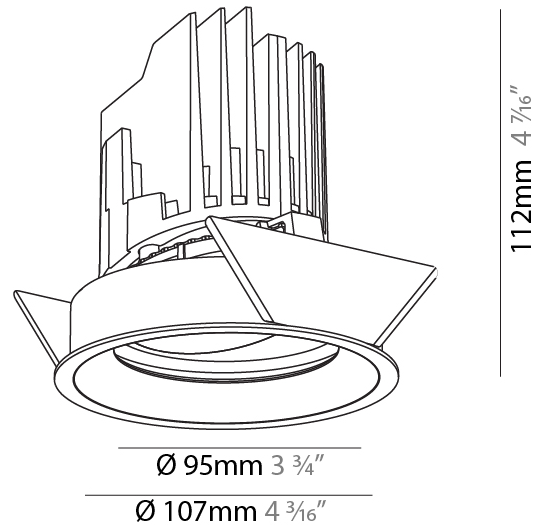

#### PHYSICAL

Shape: Round  
 Diameter (mm): 107  
 Diameter (in): 4 3/16  
 Height (mm): 112  
 Height (in): 4 7/16  
 Ceiling Thickness (mm): 10 / 12.5 / 15 / 25  
 Ceiling Thickness (in): 3/8 or 1/2 or 9/16 or 1  
 Min. Recessing Depth (mm): 130  
 Min. Recessing Depth (in): 5 1/8  
 Light Distribution: Adjustable / Downlight  
 Weight (kg): 0.583  
 Weight (lbs): 1.28  
 Fixture Finish: SSR / BKV / CWI / CRY / HAB / UFT / ITA / RUA / FTG / MYG / LOD / PUS / FRO / FUP / KIA / POP / BLS / SPG / MEY / GOH / GUM / CHC / COM / ABZ / JAG / OBR / MOS / ROR  
 Fixture Material: Aluminum Die Cast  
 Cut-out Measurements: Ø111mm/4 3/8"  
 Upon Request: Unique Ceiling Thickness

### PHYSICAL

Shape: Round  
 Diameter (mm): 107  
 Diameter (in): 4 3/16  
 Height (mm): 112  
 Height (in): 4 7/16  
 Min. Recessing Depth (mm): 130  
 Min. Recessing Depth (in): 5 1/8  
 Light Distribution: Adjustable / Downlight  
 Weight (kg): 0.46  
 Weight (lbs): 1.01  
 Fixture Finish: [SSR / BKV / CWI / CRY / HAB / UFT / ITA / RUA / FTG / MYG / LOD / PUS / FRO / FUP / KIA / POP / BLS / SPG / MEY / GOH / GUM / CHC / COM / ABZ / JAG / OBR / MOS / ROR](#)  
 Fixture Material: Aluminum Die Cast  
 Cut-out Measurements: 98mm / 3 7/8"

### OPTICAL

Reflector°: [20 / 40 / 60](#)  
 Adjustability: Rotational 355°; Tilt 30°

### RATINGS AND CERTIFICATIONS

Certified By: Certified for North American Standards  
 IP rating: IP20

98mm 3 7/8"    130mm 5 1/8"    10 | 15mm 3/8" 9/16"    30°    355°

A