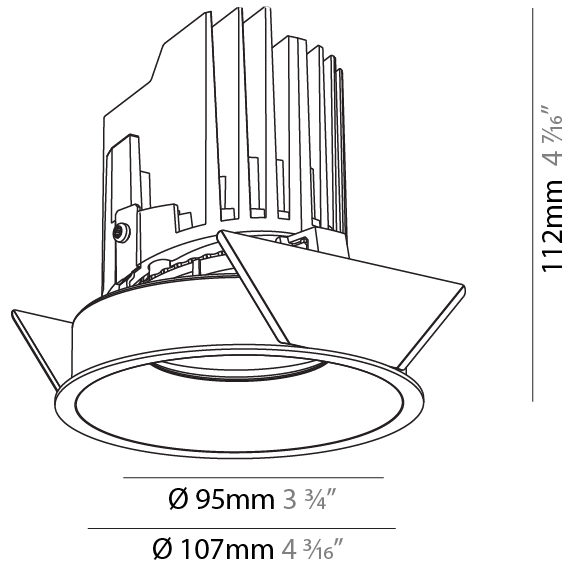

GENERAL

Series: Bioniq
Subseries: Bioniq Round Semi Adjustable
Brand: Prolight
Division: Architectural
Mounting Type: Recessed
Mounting Location: Ceiling
Subcategory: Downlight

PHYSICAL

Shape: Round
Diameter (mm): 107
Diameter (in): 4 3/16
Height (mm): 112
Height (in): 4 7/16
Ceiling Thickness (mm): 10 / 12.5 / 15
Ceiling Thickness (in): 3/8 or 1/2 or 9/16
Min. Recessing Depth (mm): 130
Min. Recessing Depth (in): 5 1/8
Light Distribution: Adjustable / Downlight
Weight (kg): 0.435
Weight (lbs): 0.96
Fixture Finish: SSR / BKV / CWI / CRY / HAB / UFT / ITA / RUA / FTG / MYG / LOD / PUS / FRO / FUP / KIA / POP / BLS / SPG / MEY / GOH / GUM / CHC / COM / ABZ / JAG / OBR / MOS / ROR
Fixture Material: Aluminum Die Cast
Cut-out Measurements: 98mm / 3 7/8"

ELECTRICAL

Lamp Type: LED (Zhaga Standard)
Total Output Wattage (W): 15
Dimming: Dali Dimming
Driver Included: No
Driver Location: Recessed Housing
Driver Type: Constant Current - 120Vac
Housing: See components
Input Voltage (V): 120
Constant Current (MA): 350

LED

Number of LEDs: 1
Color Temperature (°K): Warm Dim
Max. Delivered Lumen (lm): 760
Nominal Lumen (lm): 1140
CRI: >90 CRI
Lamp Life (hrs): 50000

OPTICAL

Reflector: 20 / 40 / 60
Adjustability: Rotational 355°, Tilt 10°

RATINGS AND CERTIFICATIONS

Certified By: Certified for North American Standards
IP rating: IP20