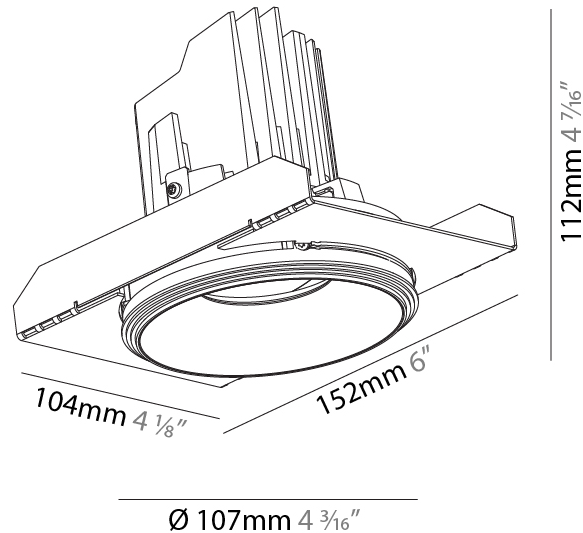

#### PHYSICAL

Shape: Round
Diameter (mm): 107
Diameter (in): 4 3/16
Height (mm): 112
Height (in): 4 7/16
Ceiling Thickness (mm): 10 / 12.5 / 15 / 25
Ceiling Thickness (in): 3/8 or 1/2 or 9/16 or 1
Min. Recessing Depth (mm): 130
Min. Recessing Depth (in): 5 1/8
Light Distribution: Adjustable / Downlight
Weight (kg): 0.609
Weight (lbs): 1.34
Fixture Finish: SSR / BKV / CWI / CRY / HAB / UFT / ITA / RUA / FTG / MYG / LOD / PUS / FRO / FUP / KIA / POP / BLS / SPG / MEY / GOH / GUM / CHC / COM / ABZ / JAG / OBR / MOS / ROR
Fixture Material: Aluminum Die Cast
Cut-out Measurements: Ø 111mm / 4 3/8"
Upon Request: Unique Ceiling Thickness

#### OPTICAL

Reflector°: 20 / 40 / 60
Adjustability: Rotational 355°; Tilt 10°
Upon Request: Special Beam Angles

#### RATINGS AND CERTIFICATIONS

Certified By: Certified for North American Standards
IP rating: IP20

111mm 4 3/16"	130mm 5 1/8"	10   12 1/2   15   25mm 3/8"   1/2"   9/16"   1"	10°	355°		
A						

### PHYSICAL

Shape: Round  
 Diameter (mm): 107  
 Diameter (in): 4 3/16  
 Height (mm): 112  
 Height (in): 4 7/16  
 Min. Recessing Depth (mm): 130  
 Min. Recessing Depth (in): 5 1/8  
 Light Distribution: Adjustable / Downlight  
 Weight (kg): 0.46  
 Weight (lbs): 1.01  
 Fixture Finish: [SSR / BKV / CWI / CRY / HAB / UFT / ITA / RUA / FTG / MYG / LOD / PUS / FRO / FUP / KIA / POP / BLS / SPG / MEY / GOH / GUM / CHC / COM / ABZ / JAG / OBR / MOS / ROR](#)  
 Fixture Material: Aluminum Die Cast  
 Cut-out Measurements: 98mm / 3 7/8"