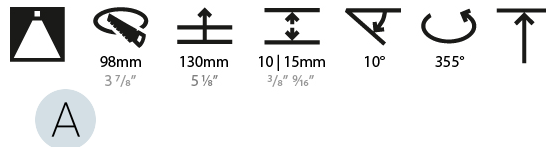

GENERAL

Series: Bioniq
Subseries: Bioniq Round Semi Adjustable
Brand: Prolight
Division: Architectural
Mounting Type: Recessed
Mounting Location: Ceiling
Subcategory: Downlight

PHYSICAL

Shape: Round
Diameter (mm): 107
Diameter (in): 4 3/16
Height (mm): 112
Height (in): 4 7/16
Ceiling Thickness (mm): 10 / 12.5 / 15
Ceiling Thickness (in): 3/8 or 1/2 or 9/16
Min. Recessing Depth (mm): 130
Min. Recessing Depth (in): 5 1/8
Light Distribution: Adjustable / Downlight
Weight (kg): 0.435
Weight (lbs): 0.96
Fixture Finish: SSR / BKV / CWI / CRY / HAB / UFT / ITA / RUA / FTG / MYG / LOD / PUS / FRO / FUP / KIA / POP / BLS / SPG / MEY / GOH / GUM / CHC / COM / ABZ / JAG / OBR / MOS / ROR
Fixture Material: Aluminum Die Cast
Cut-out Measurements: 98mm / 3 7/8"

ELECTRICAL

Lamp Type: LED (Zhaga Standard)
Total Output Wattage (W): 15
Dimming: Dali Dimming
Driver Included: No
Driver Location: Recessed Housing
Driver Type: Constant Current - 120Vac
Housing: See components
Input Voltage (V): 120
Constant Current (MA): 350

LED

Number of LEDs: 1
Color Temperature (°K): Warm Dim
Max. Delivered Lumen (lm): 760
Nominal Lumen (lm): 1140
CRI: >90 CRI
Lamp Life (hrs): 50000

OPTICAL

Reflector: 20 / 40 / 60
Adjustability: Rotational 355°, Tilt 10°

RATINGS AND CERTIFICATIONS

Certified By: Certified for North American Standards
IP rating: IP20